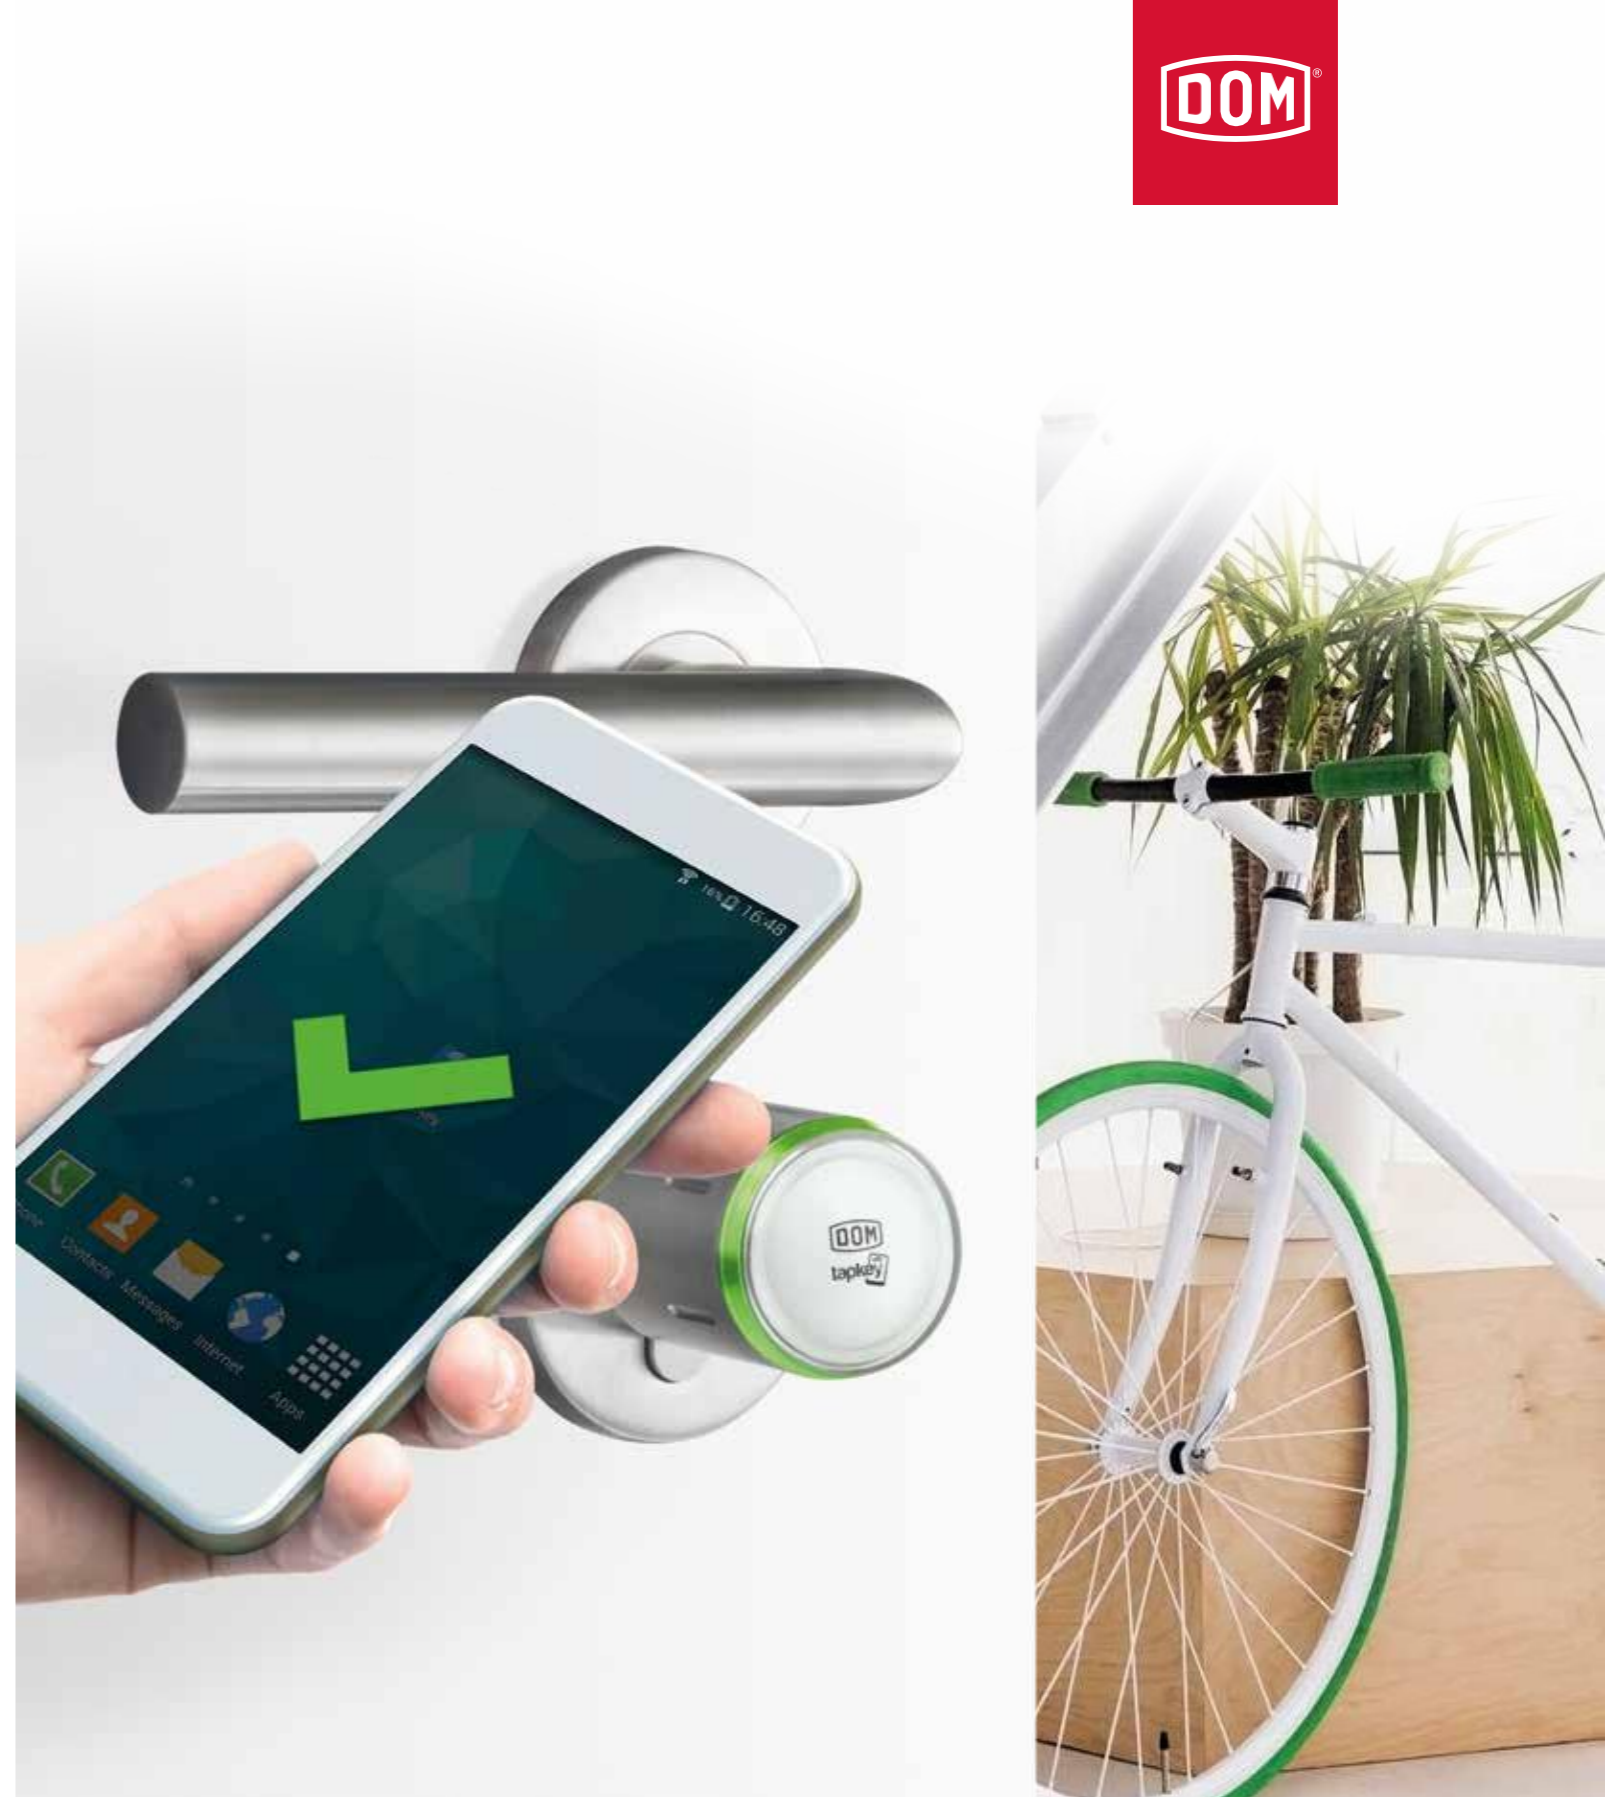

DOM Tapkey

Easy Mobile Access

DOM Tapkey

EASY MOBILE ACCESS

DOM Tapkey

The smartphone is the key

THE SMARTPHONE IS THE KEY

DOM and Tapkey offer you the best of both worlds. The wide range of DOM Tapkey digital locking devices enables you to deal with virtually every situation.

We offer a huge range of digital cylinders, digital handles, digital padlocks and digital wall readers to activate an alarm or open a garage door. We believe that everyone and everything of value should be kept secure without any compromise. That's why all DOM products are highly secured by using strong encryptions. Additionally the strong, high-quality mechanical hardware combined with innovative electronic components is

proof of reliability and long life.

Just like the digital devices, the Tapkey app is easy to use. It activates a DOM Tapkey device via the NFC (Near Field Communication) of a smartphone. The admin user can give authorisations to other users, safely and securely, via a highly protected Tapkey ID or Google ID.

DOM Tapkey

EASY MOBILE ACCESS

DOM Tapkey Transponder

Programmable transponder key

Dom Tapkey Easy Mobile Access is not just an access solution for smartphones with NFC technology. Additionally you can use the Dom Tapkey transponder which is easily fixed on your keychain and needs no battery. An