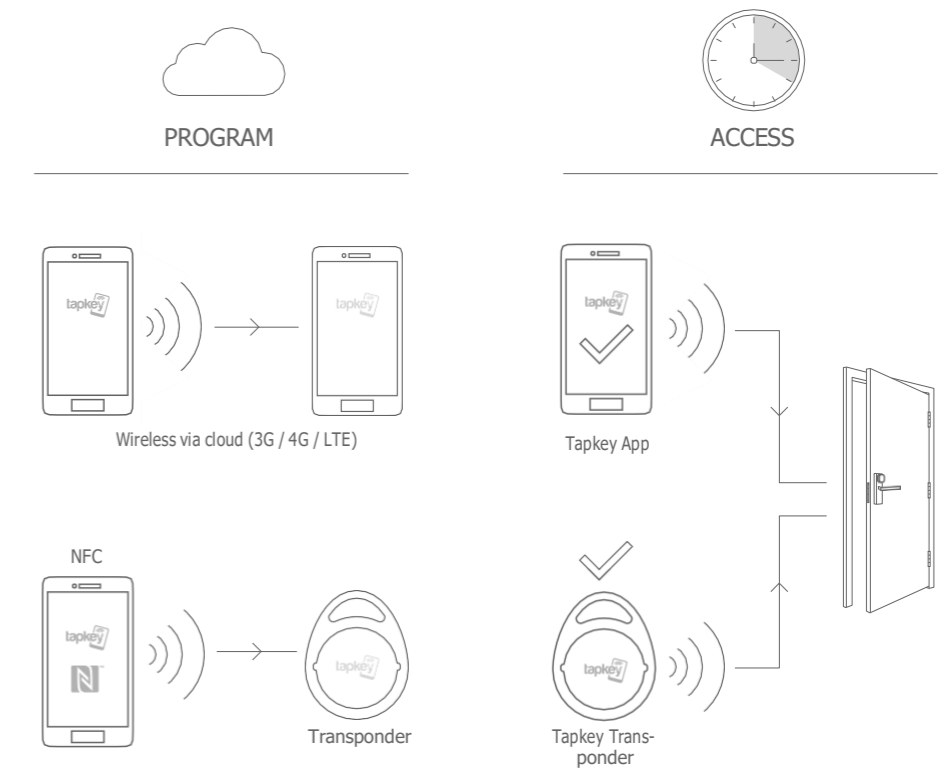

We offer a huge range of digital cylinders, digital handles, digital padlocks and digital wall readers to activate an alarm or open a garage door. We believe that everyone and everything of value should be kept secure without any compromise. That's why all DOM products are highly secured by using strong encryptions. Additionally the strong, high-quality mechanical hardware combined with innovative electronic components is

proof of reliability and long life.

Just like the digital devices, the Tapkey app is easy to use. It activates a DOM Tapkey device via the NFC (Near Field Communication) of a smartphone. The admin user can give authorisations to other users, safely and securely, via a highly protected Tapkey ID or Google ID.

THE TAPKEY APP PROVIDES EASY MOBILE ACCESS.

You can create your own digital locking system within minutes. There are three simple steps: download the Tapkey app via Google or the Apple store, activate your account, connect your

locking device for your digital cylinder in the entrance door and garage (for example), and there you go! In just a few steps you can authorise users to open or close a door with a digital device or DOM Tapkey tag.